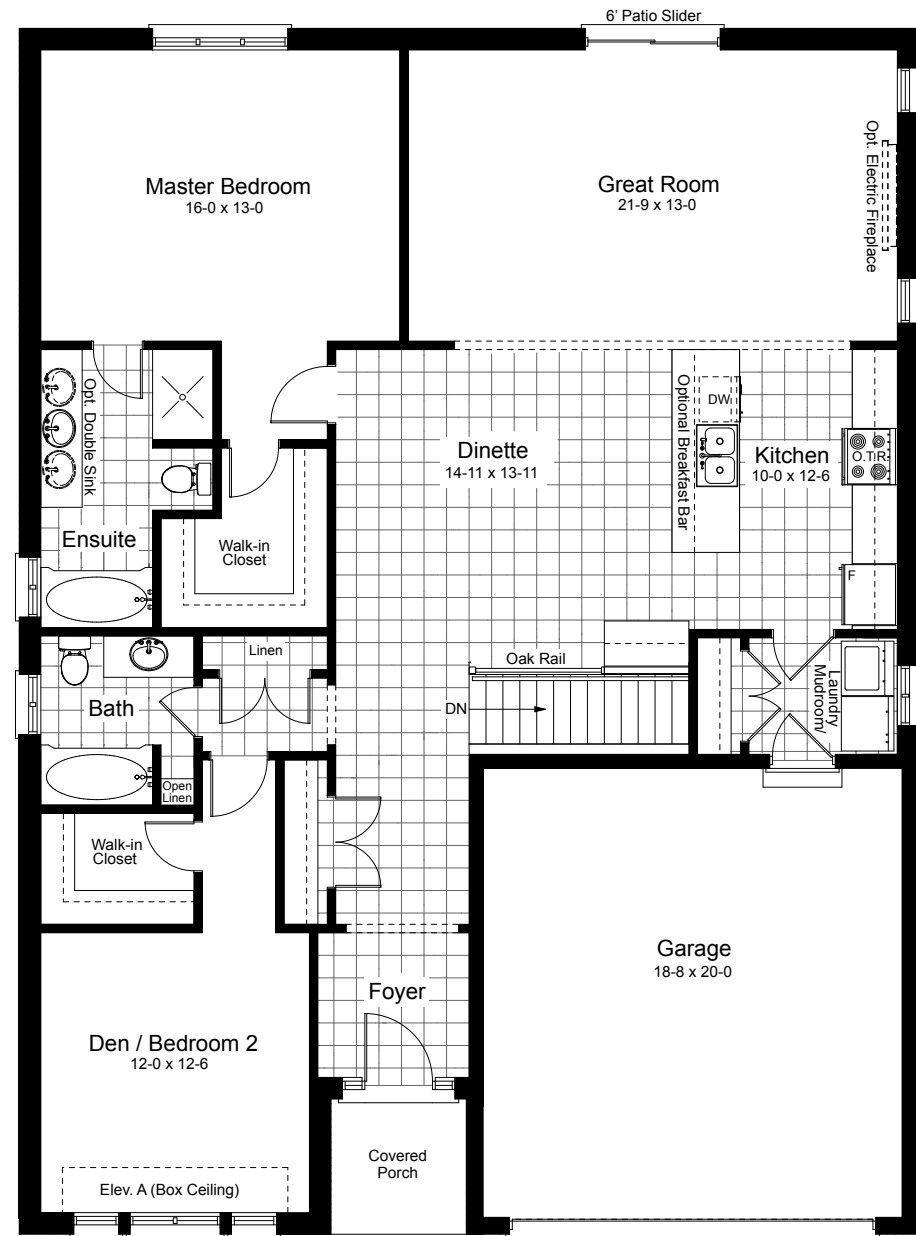

# *the* DIAMANTE

ELEVATION A  
1697 Sq. Ft.

ELEVATION B  
1697 Sq. Ft.

Renderings are artist's concept of the completed building and is subject to change. Illustration may show optional features which may not be included in the base price. Landscape areas and plantings are concepts only and may vary from finished landscape. See sales representatives for more information. E. & O. E.

**BASEMENT**

**MAIN FLOOR**  
Elevation A & B

*the* **DIAMANTE**

ELEVATION A 1697 Sq. Ft.  
ELEVATION B 1697 Sq. Ft.

Plans and specifications are subject to change without notice. Actual usable floor space may vary from stated floor area. Illustrations are artists concept only and may show optional features not included in base price. See sales representative for further information. E. & O. E.