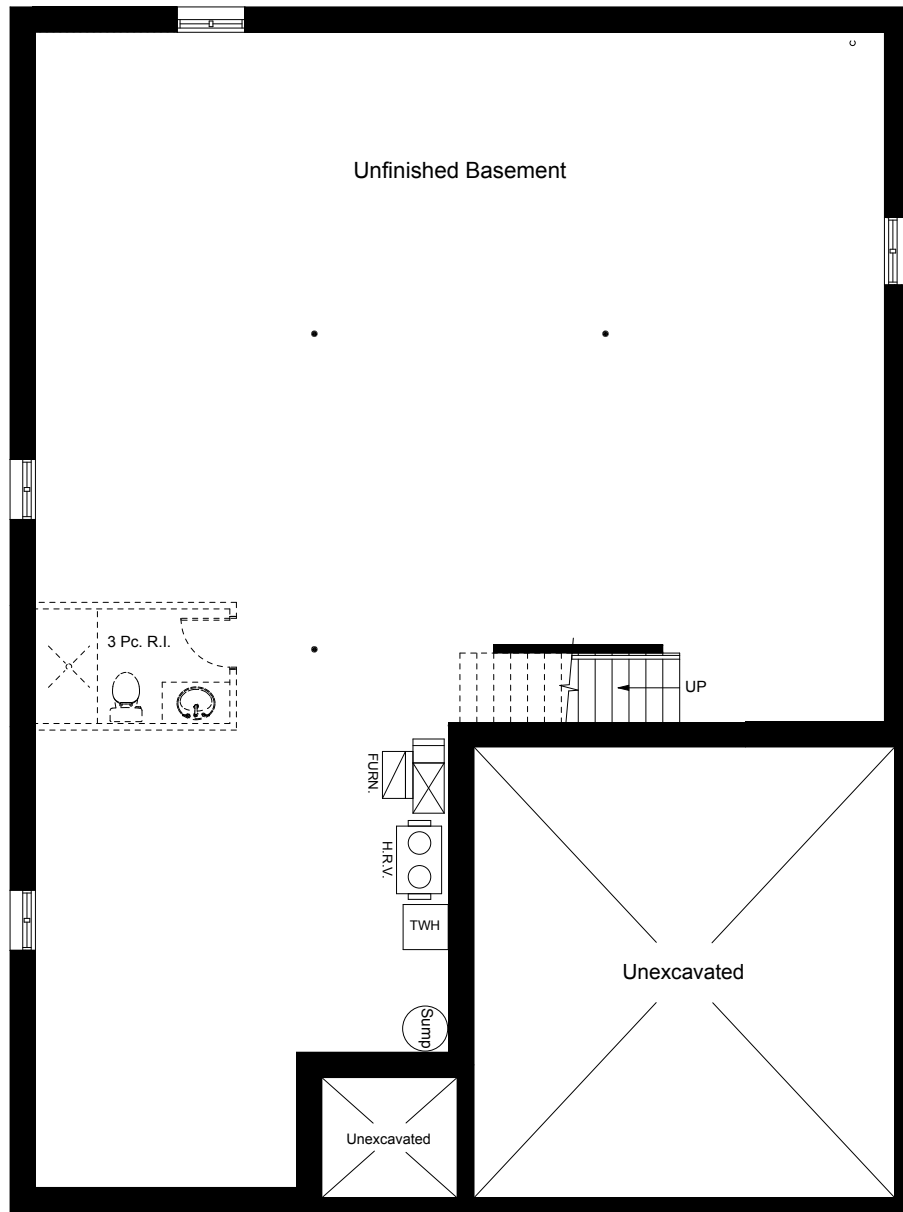

# *the* DIAMANTE

ELEVATION A  
1697 Sq. Ft.

ELEVATION B  
1697 Sq. Ft.

Renderings are artist's concept of the completed building and is subject to change. Illustration may show optional features which may not be included in the base price. Landscape areas and plantings are concepts only and may vary from finished landscape. See sales representatives for more information. E. & O. E.

**BASEMENT**

**MAIN FLOOR**  
Elevation A & B

*the* **DIAMANTE**

ELEVATION A 1697 Sq. Ft.  
ELEVATION B 1697 Sq. Ft.

Plans and specifications are subject to change without notice. Actual usable floor space may vary from stated floor area. Illustrations are artists concept only and may show optional features not included in base price. See sales representative for further information. E. & O. E.